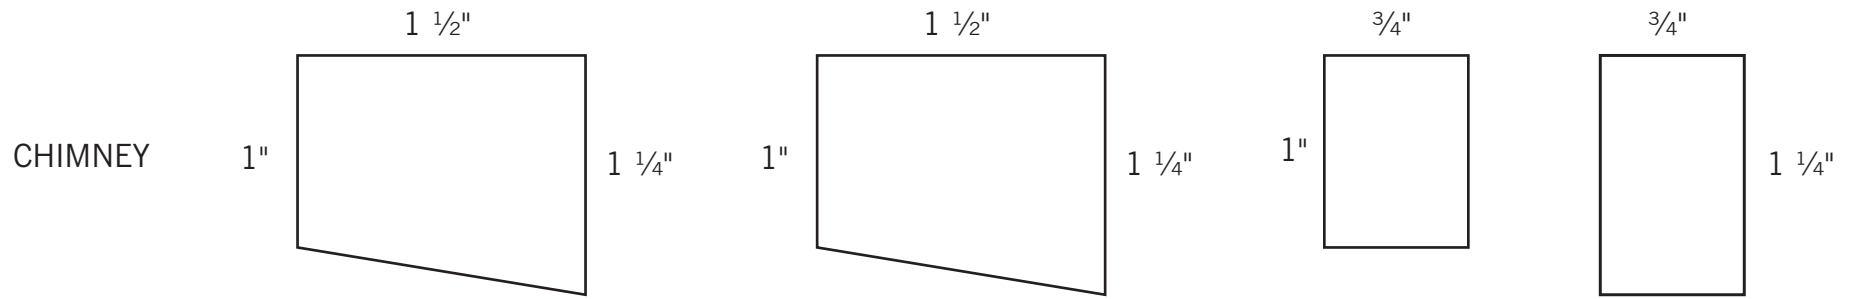

DWR Modern Gingerbread House
#dwrgetbaked

DWR Modern Gingerbread House
#dwrgetbaked

FRONT WITH GLASS DOOR

DWR Modern Gingerbread House
#dwrgetbaked

LEFT SIDE, PART A

LEFT SIDE, PART B

DWR Modern Gingerbread House
#dwrgetbaked

DWR Modern Gingerbread House

#dwrgetbaked

RIGHT SIDE

4"

7 1/2"

DWR Modern Gingerbread House
#dwrgetbaked

9 ³/₄"

The roof measures 13" x 9 ³/₄".
For your printing convenience,
we've put it on two separate sheets of paper,
which you can tape together.

ROOF, PART A

6 ¹/₂"

DWR Modern Gingerbread House
#dwrgetbaked

ROOF, PART B

6 1/2"

9 3/4"