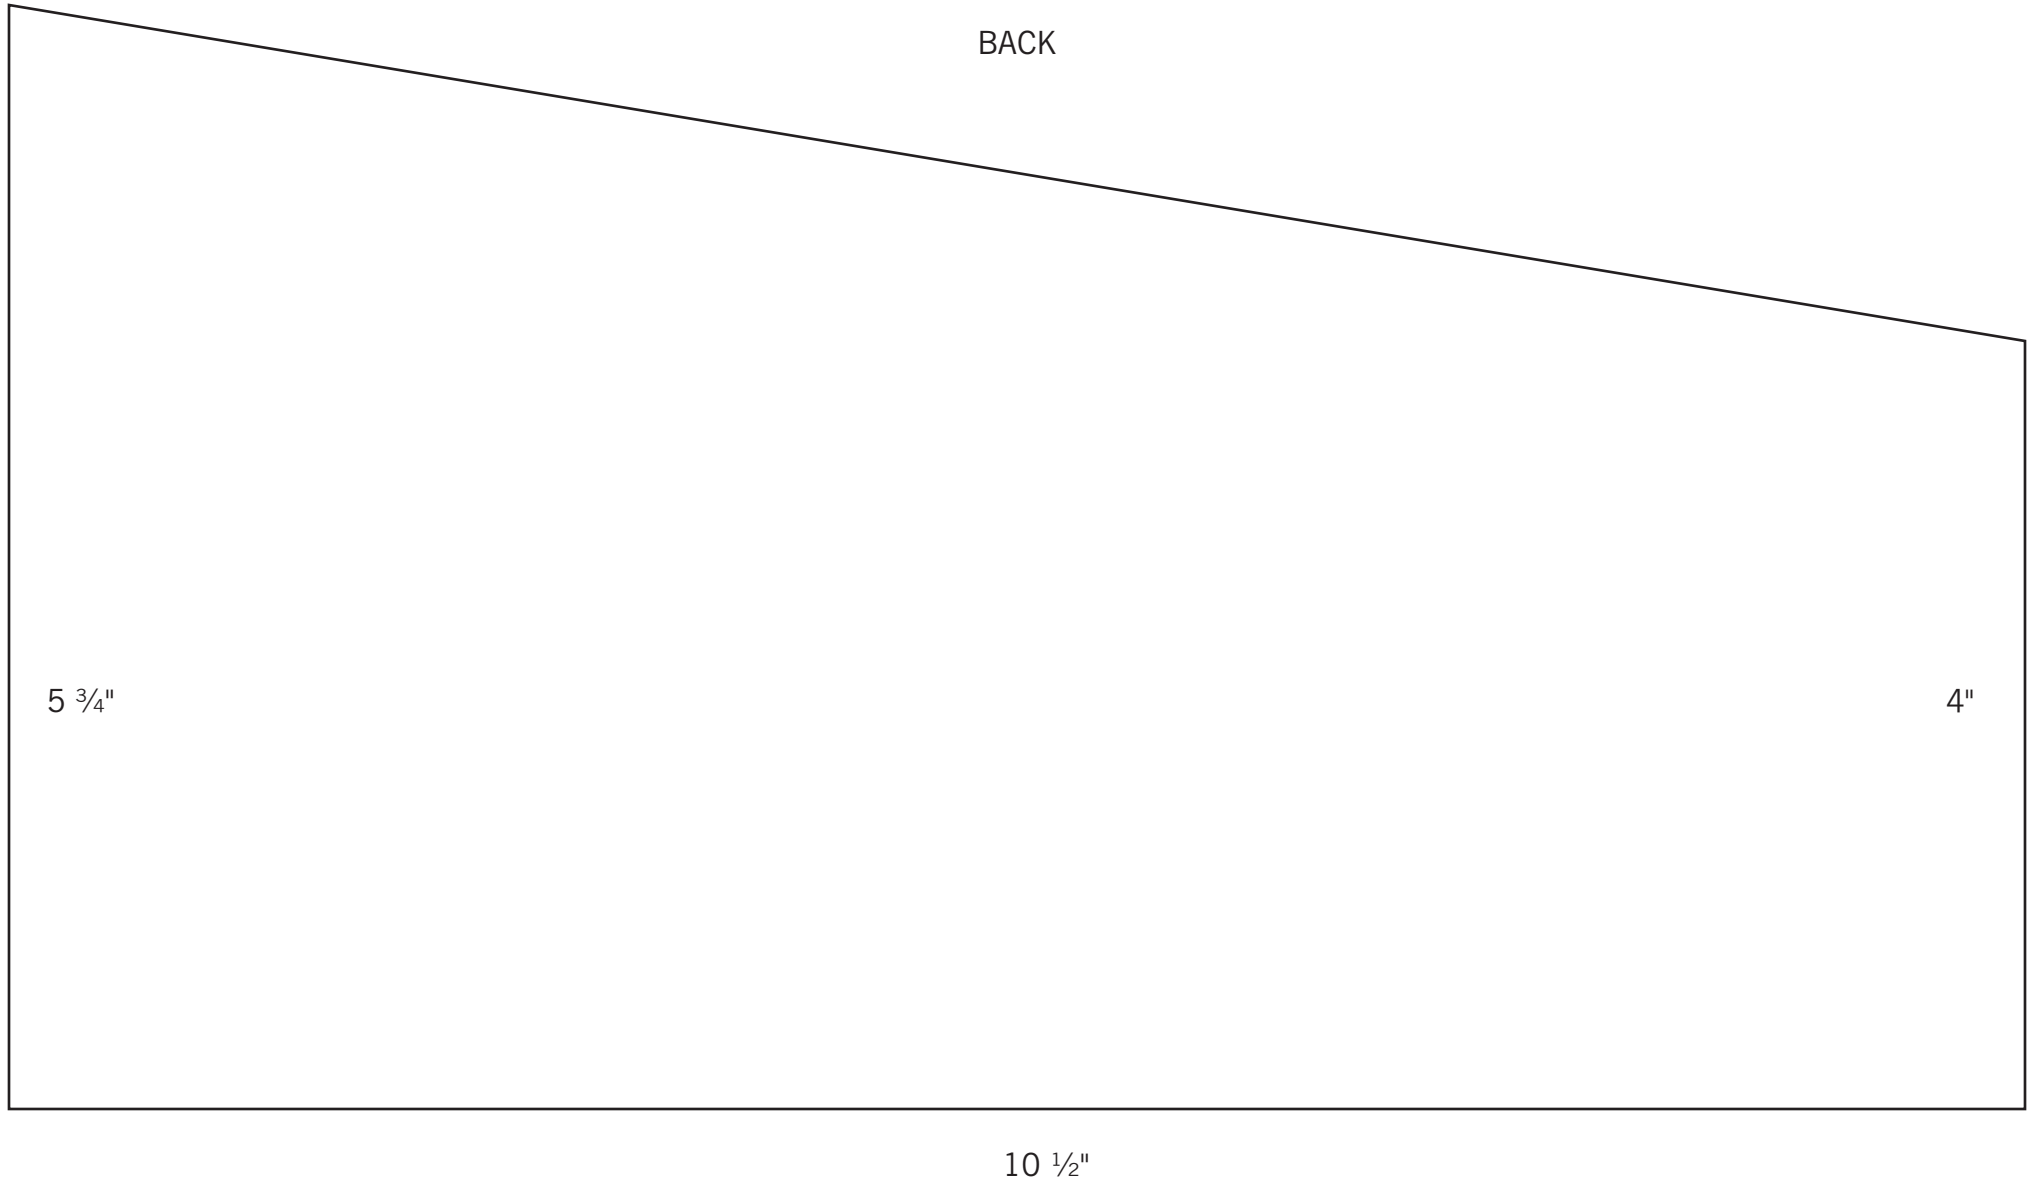

DWR Modern Gingerbread House
#dwrgetbaked

DWR Modern Gingerbread House
#dwrgetbaked

FRONT WITH GLASS DOOR

DWR Modern Gingerbread House
#dwrgetbaked

LEFT SIDE, PART A

LEFT SIDE, PART B

DWR Modern Gingerbread House
#dwrgetbaked

DWR Modern Gingerbread House

#dwrgetbaked

RIGHT SIDE

4"

7 1/2"

DWR Modern Gingerbread House
#dwrgetbaked

9 ³/₄"

The roof measures 13" x 9 ³/₄".
For your printing convenience,
we've put it on two separate sheets of paper,
which you can tape together.

ROOF, PART A

6 ¹/₂"

DWR Modern Gingerbread House
#dwrgetbaked

ROOF, PART B

6 1/2"

9 3/4"