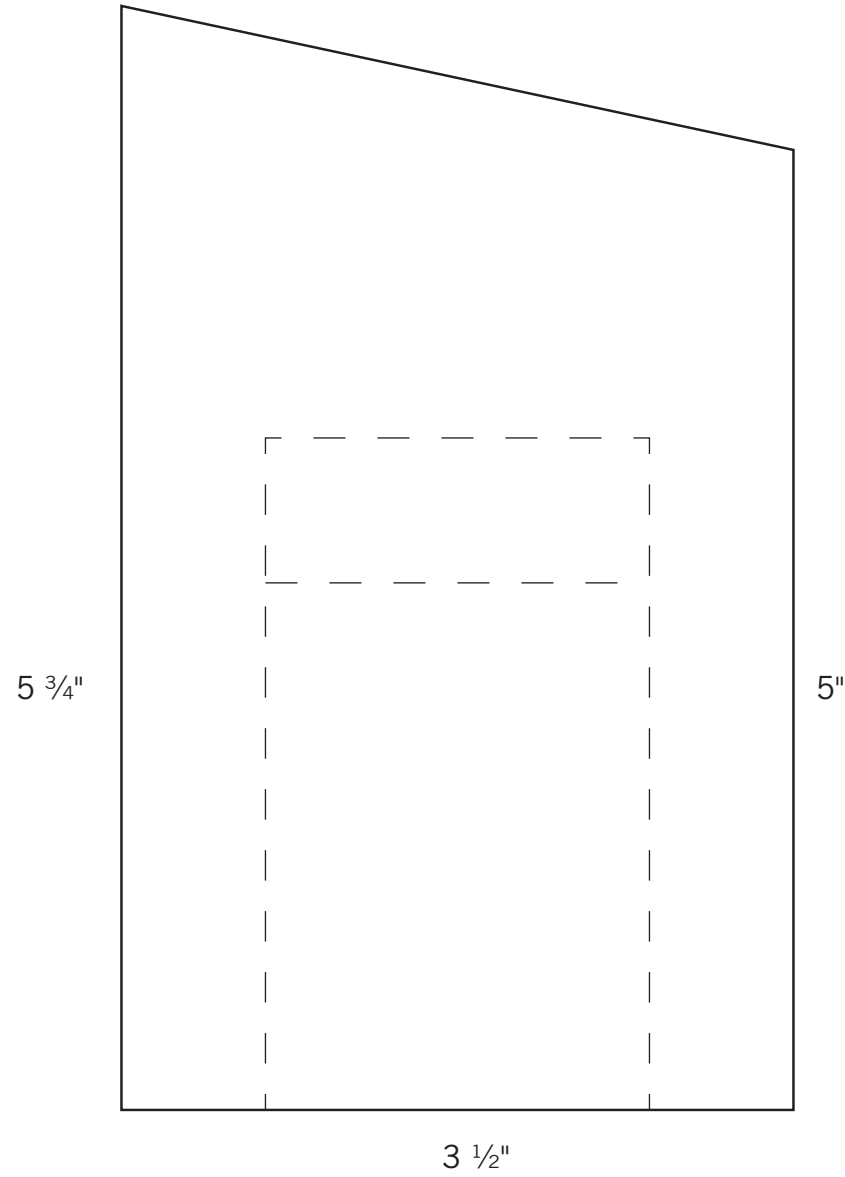

DWR Modern Gingerbread House
#dwrgetbaked

DWR Modern Gingerbread House
#dwrgetbaked

FRONT WITH GLASS DOOR

DWR Modern Gingerbread House
#dwrgetbaked

LEFT SIDE, PART A

LEFT SIDE, PART B

DWR Modern Gingerbread House
#dwrgetbaked

DWR Modern Gingerbread House

#dwrgetbaked

RIGHT SIDE

4"

7 1/2"

DWR Modern Gingerbread House
#dwrgetbaked

9 ³/₄"

The roof measures 13" x 9 ³/₄".
For your printing convenience,
we've put it on two separate sheets of paper,
which you can tape together.

ROOF, PART A

6 ¹/₂"

DWR Modern Gingerbread House
#dwrgetbaked

ROOF, PART B

6 1/2"

9 3/4"