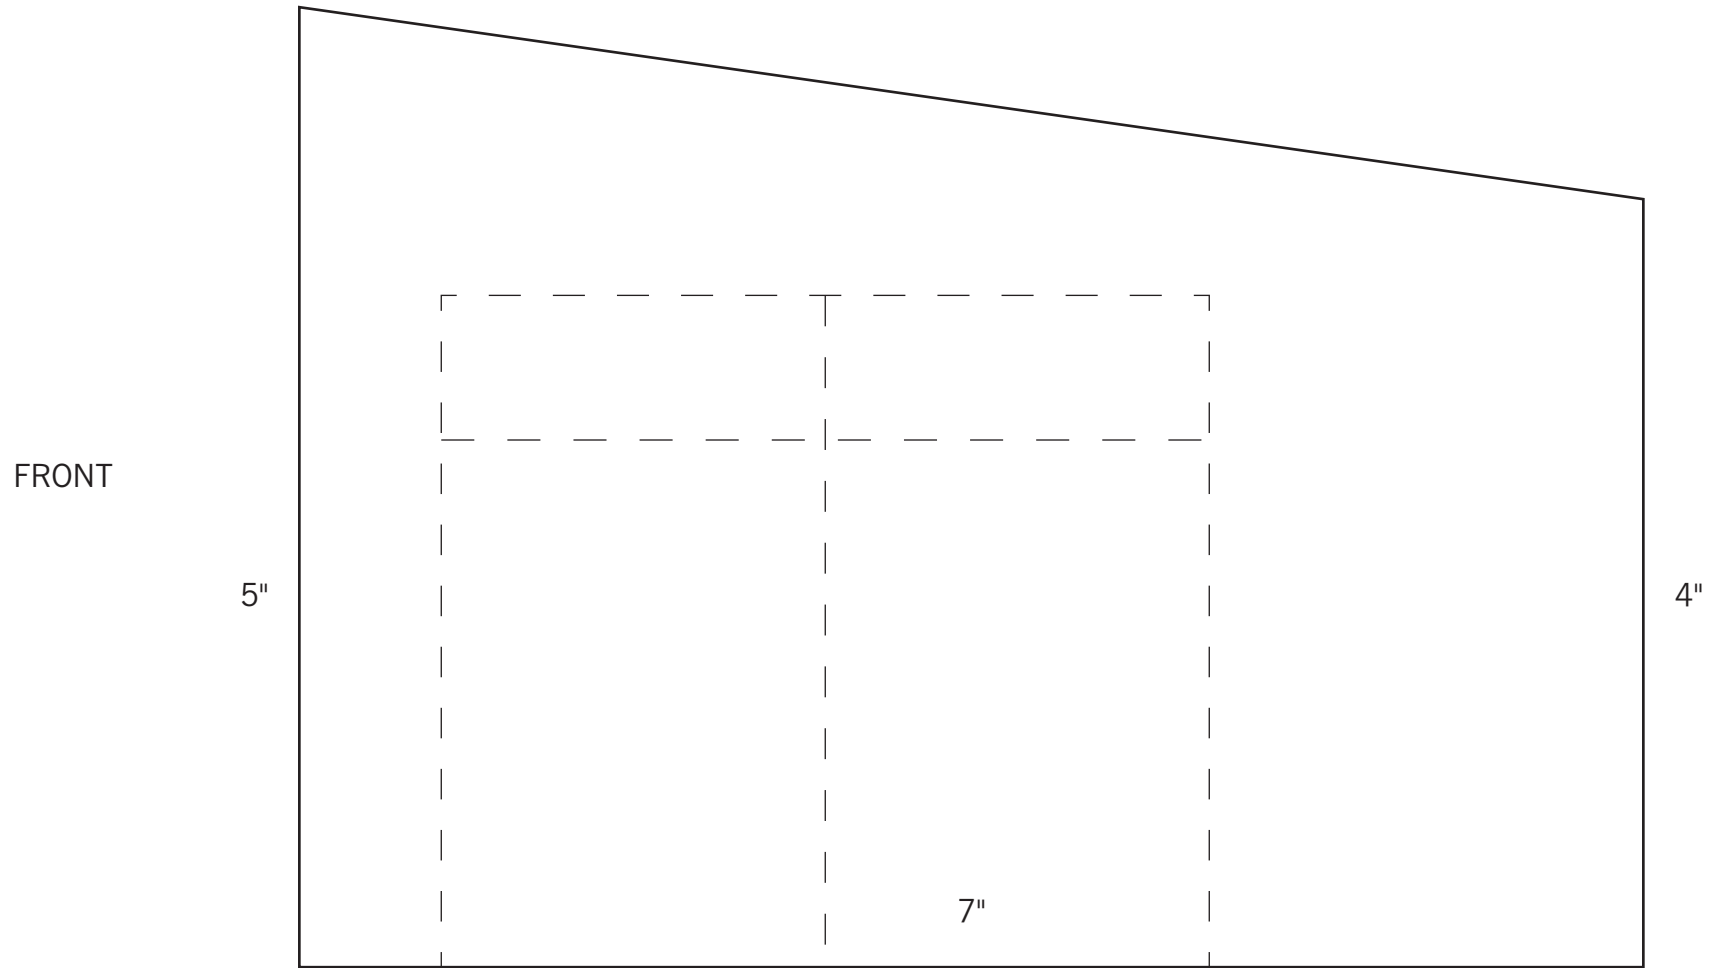

DWR Modern Gingerbread House
#dwrgetbaked

DWR Modern Gingerbread House
#dwrgetbaked

FRONT WITH GLASS DOOR

DWR Modern Gingerbread House
#dwrgetbaked

LEFT SIDE, PART A

LEFT SIDE, PART B

DWR Modern Gingerbread House
#dwrgetbaked

DWR Modern Gingerbread House

#dwrgetbaked

RIGHT SIDE

4"

7 1/2"

DWR Modern Gingerbread House
#dwrgetbaked

9 ³/₄"

The roof measures 13" x 9 ³/₄".
For your printing convenience,
we've put it on two separate sheets of paper,
which you can tape together.

ROOF, PART A

6 ¹/₂"

DWR Modern Gingerbread House
#dwrgetbaked

ROOF, PART B

6 1/2"

9 3/4"